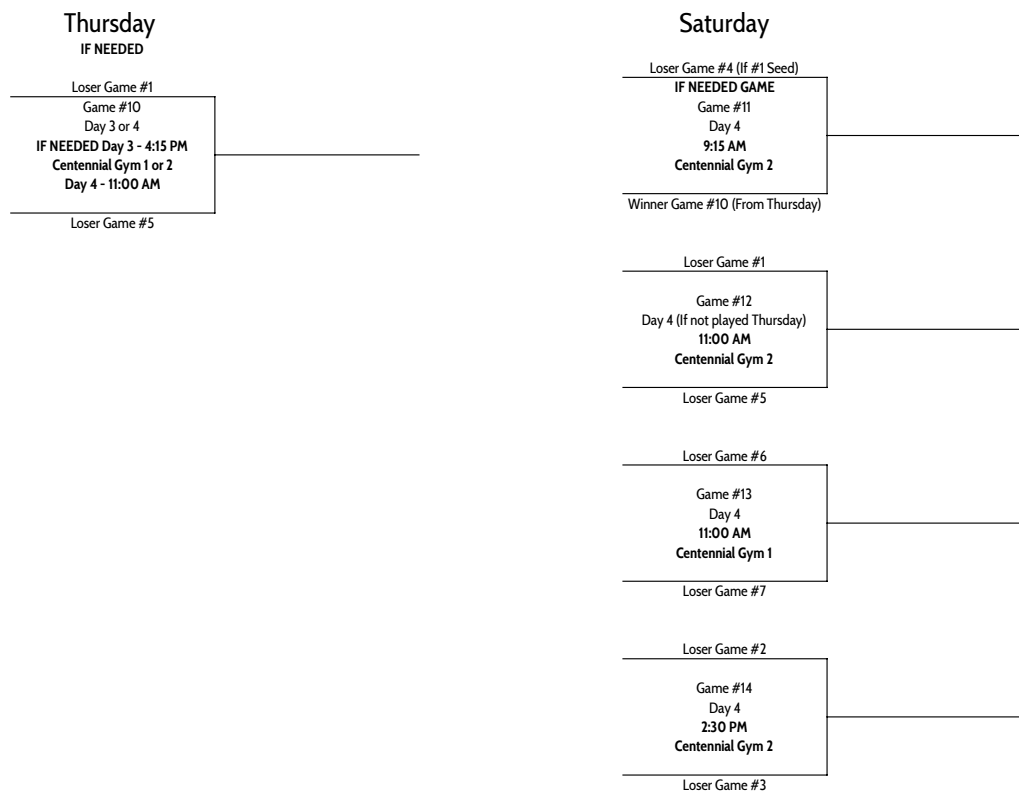

Boys Bracket

- Wildcard Points**
- #1 - Milford 43.4000
 - #2 - Heartland 42.3571
 - #3 - Sandy Creek 42.0667
 - #4 - Centennial 41.8750
 - #5 Thayer Central 40.4286
 - #6 Fairbury 39.8000
 - #7 Sutton 39.4000
 - #8 Fillmore Central 37.9333
 - #9 Superior 36.8000
 - #10 Wilber-Clatonia 36.2667
 - #11 David City 36.0000

Consolation Bracket

*Game #10 would be played on Day 3 with the winner facing #1 seed in game #11 on Day 4 if #1 is upset in their first round game - Otherwise will be played as Game #12 on Saturday

Girls Bracket

Consolation Bracket

*Game #10 would be played on Day 3 with the winner facing #1 seed in game #11 on Day 4 if #1 is upset in their first round game - Otherwise will be played as Game #12 on Saturday