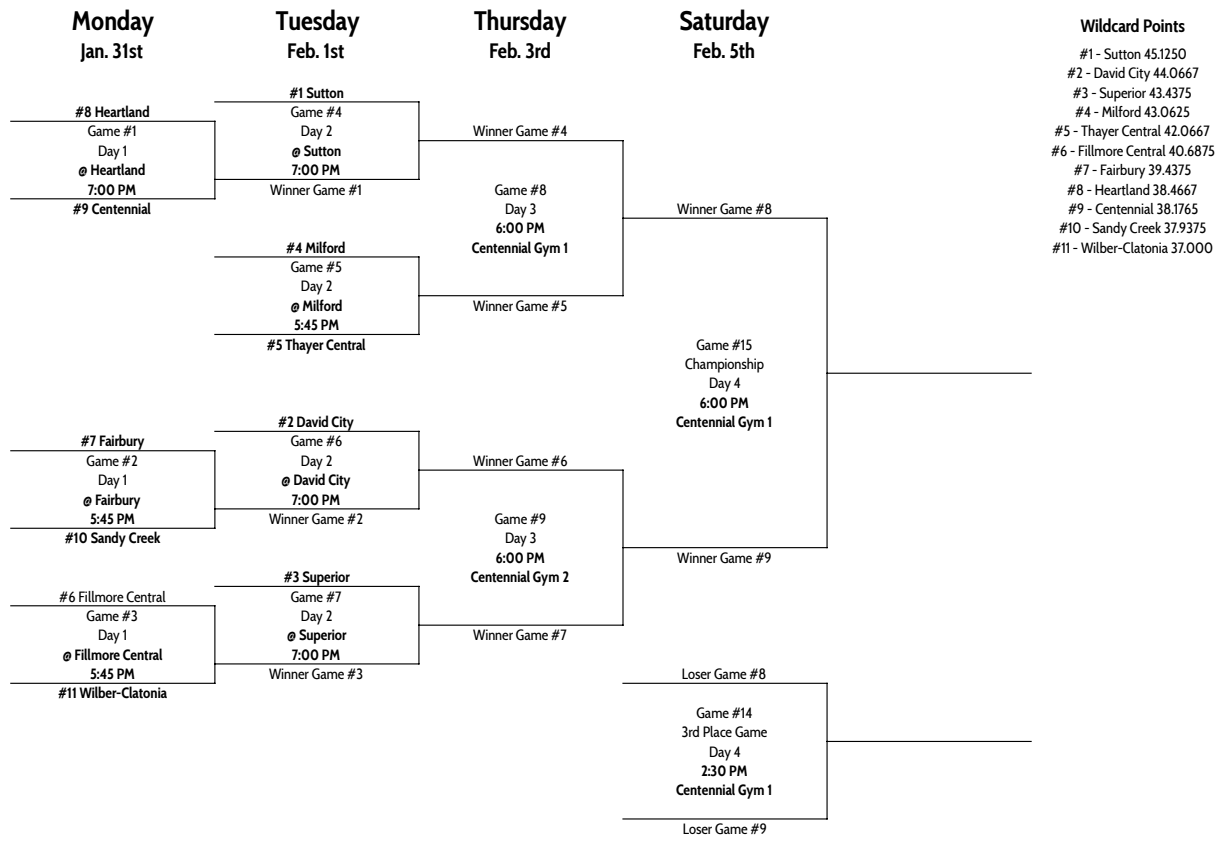

Boys Bracket

- Wildcard Points**
- #1 - Milford 43.4000
 - #2 - Heartland 42.3571
 - #3 - Sandy Creek 42.0667
 - #4 - Centennial 41.8750
 - #5 Thayer Central 40.4286
 - #6 Fairbury 39.8000
 - #7 Sutton 39.4000
 - #8 Fillmore Central 37.9333
 - #9 Superior 36.8000
 - #10 Wilber-Clatonia 36.2667
 - #11 David City 36.0000

Consolation Bracket

*Game #10 would be played on Day 3 with the winner facing #1 seed in game #11 on Day 4 if #1 is upset in their first round game - Otherwise will be played as Game #12 on Saturday

Girls Bracket

Consolation Bracket

*Game #10 would be played on Day 3 with the winner facing #1 seed in game #11 on Day 4 if #1 is upset in their first round game - Otherwise will be played as Game #12 on Saturday