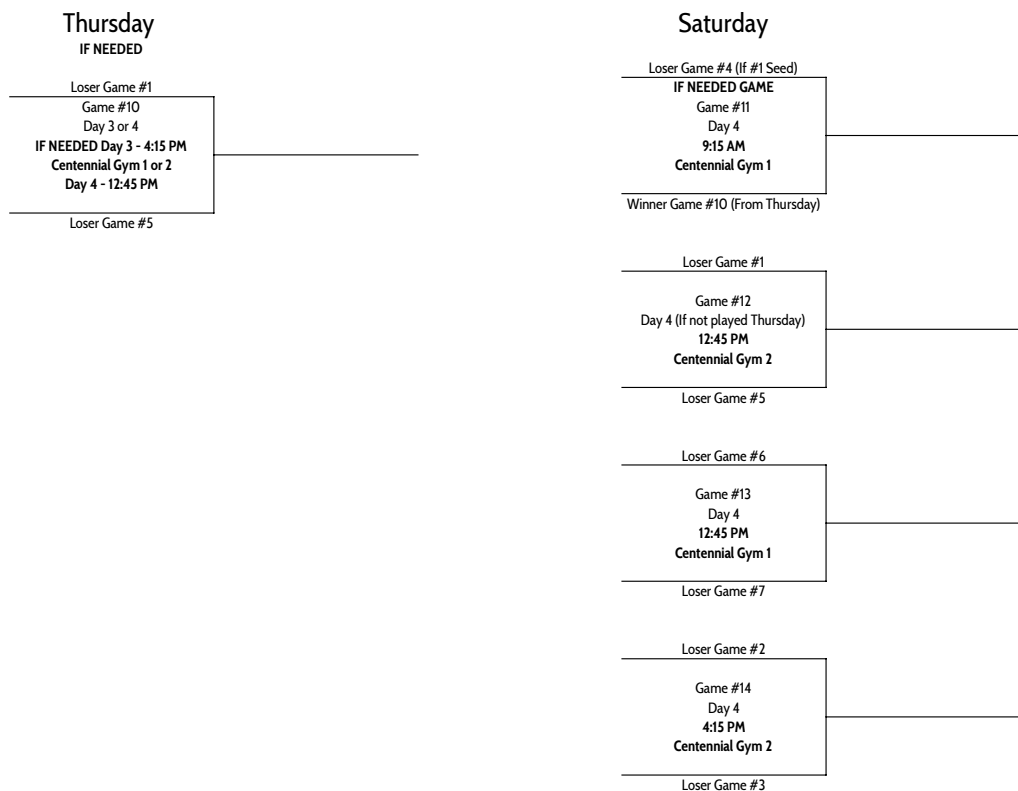

Boys Bracket

- Wildcard Points**
- #1 - Milford 43.4000
 - #2 - Heartland 42.3571
 - #3 - Sandy Creek 42.0667
 - #4 - Centennial 41.8750
 - #5 Thayer Central 40.4286
 - #6 Fairbury 39.8000
 - #7 Sutton 39.4000
 - #8 Fillmore Central 37.9333
 - #9 Superior 36.8000
 - #10 Wilber-Clatonia 36.2667
 - #11 David City 36.0000

Consolation Bracket

*Game #10 would be played on Day 3 with the winner facing #1 seed in game #11 on Day 4 if #1 is upset in their first round game - Otherwise will be played as Game #12 on Saturday

Girls Bracket

Consolation Bracket

*Game #10 would be played on Day 3 with the winner facing #1 seed in game #11 on Day 4 if #1 is upset in their first round game - Otherwise will be played as Game #12 on Saturday