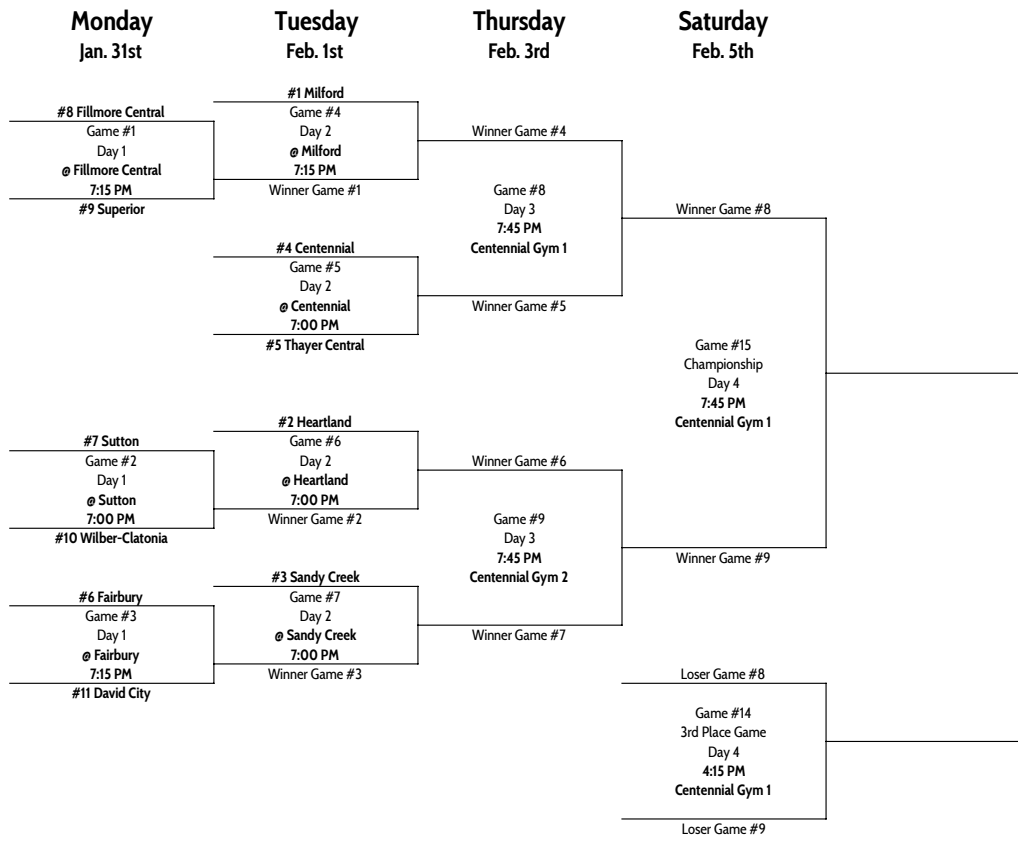

Boys Bracket

- Wildcard Points**
- #1 - Milford 43.4000
 - #2 - Heartland 42.3571
 - #3 - Sandy Creek 42.0667
 - #4 - Centennial 41.8750
 - #5 Thayer Central 40.4286
 - #6 Fairbury 39.8000
 - #7 Sutton 39.4000
 - #8 Fillmore Central 37.9333
 - #9 Superior 36.8000
 - #10 Wilber-Clatonia 36.2667
 - #11 David City 36.0000

Consolation Bracket

*Game #10 would be played on Day 3 with the winner facing #1 seed in game #11 on Day 4 if #1 is upset in their first round game - Otherwise will be played as Game #12 on Saturday

Girls Bracket

Consolation Bracket

*Game #10 would be played on Day 3 with the winner facing #1 seed in game #11 on Day 4 if #1 is upset in their first round game - Otherwise will be played as Game #12 on Saturday