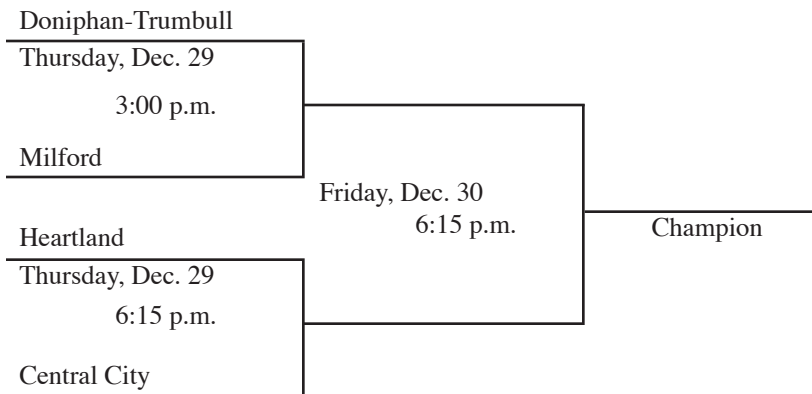

HEARTLAND HOLIDAY BASKETBALL TOURNAMENT

December 29 and 30, 2011
at Heartland Community School in Henderson

Girls

Admission

Adults: $4.00
Students: $4.00
(K-12)
Only Holiday Tourney
Passes are accepted

Boys